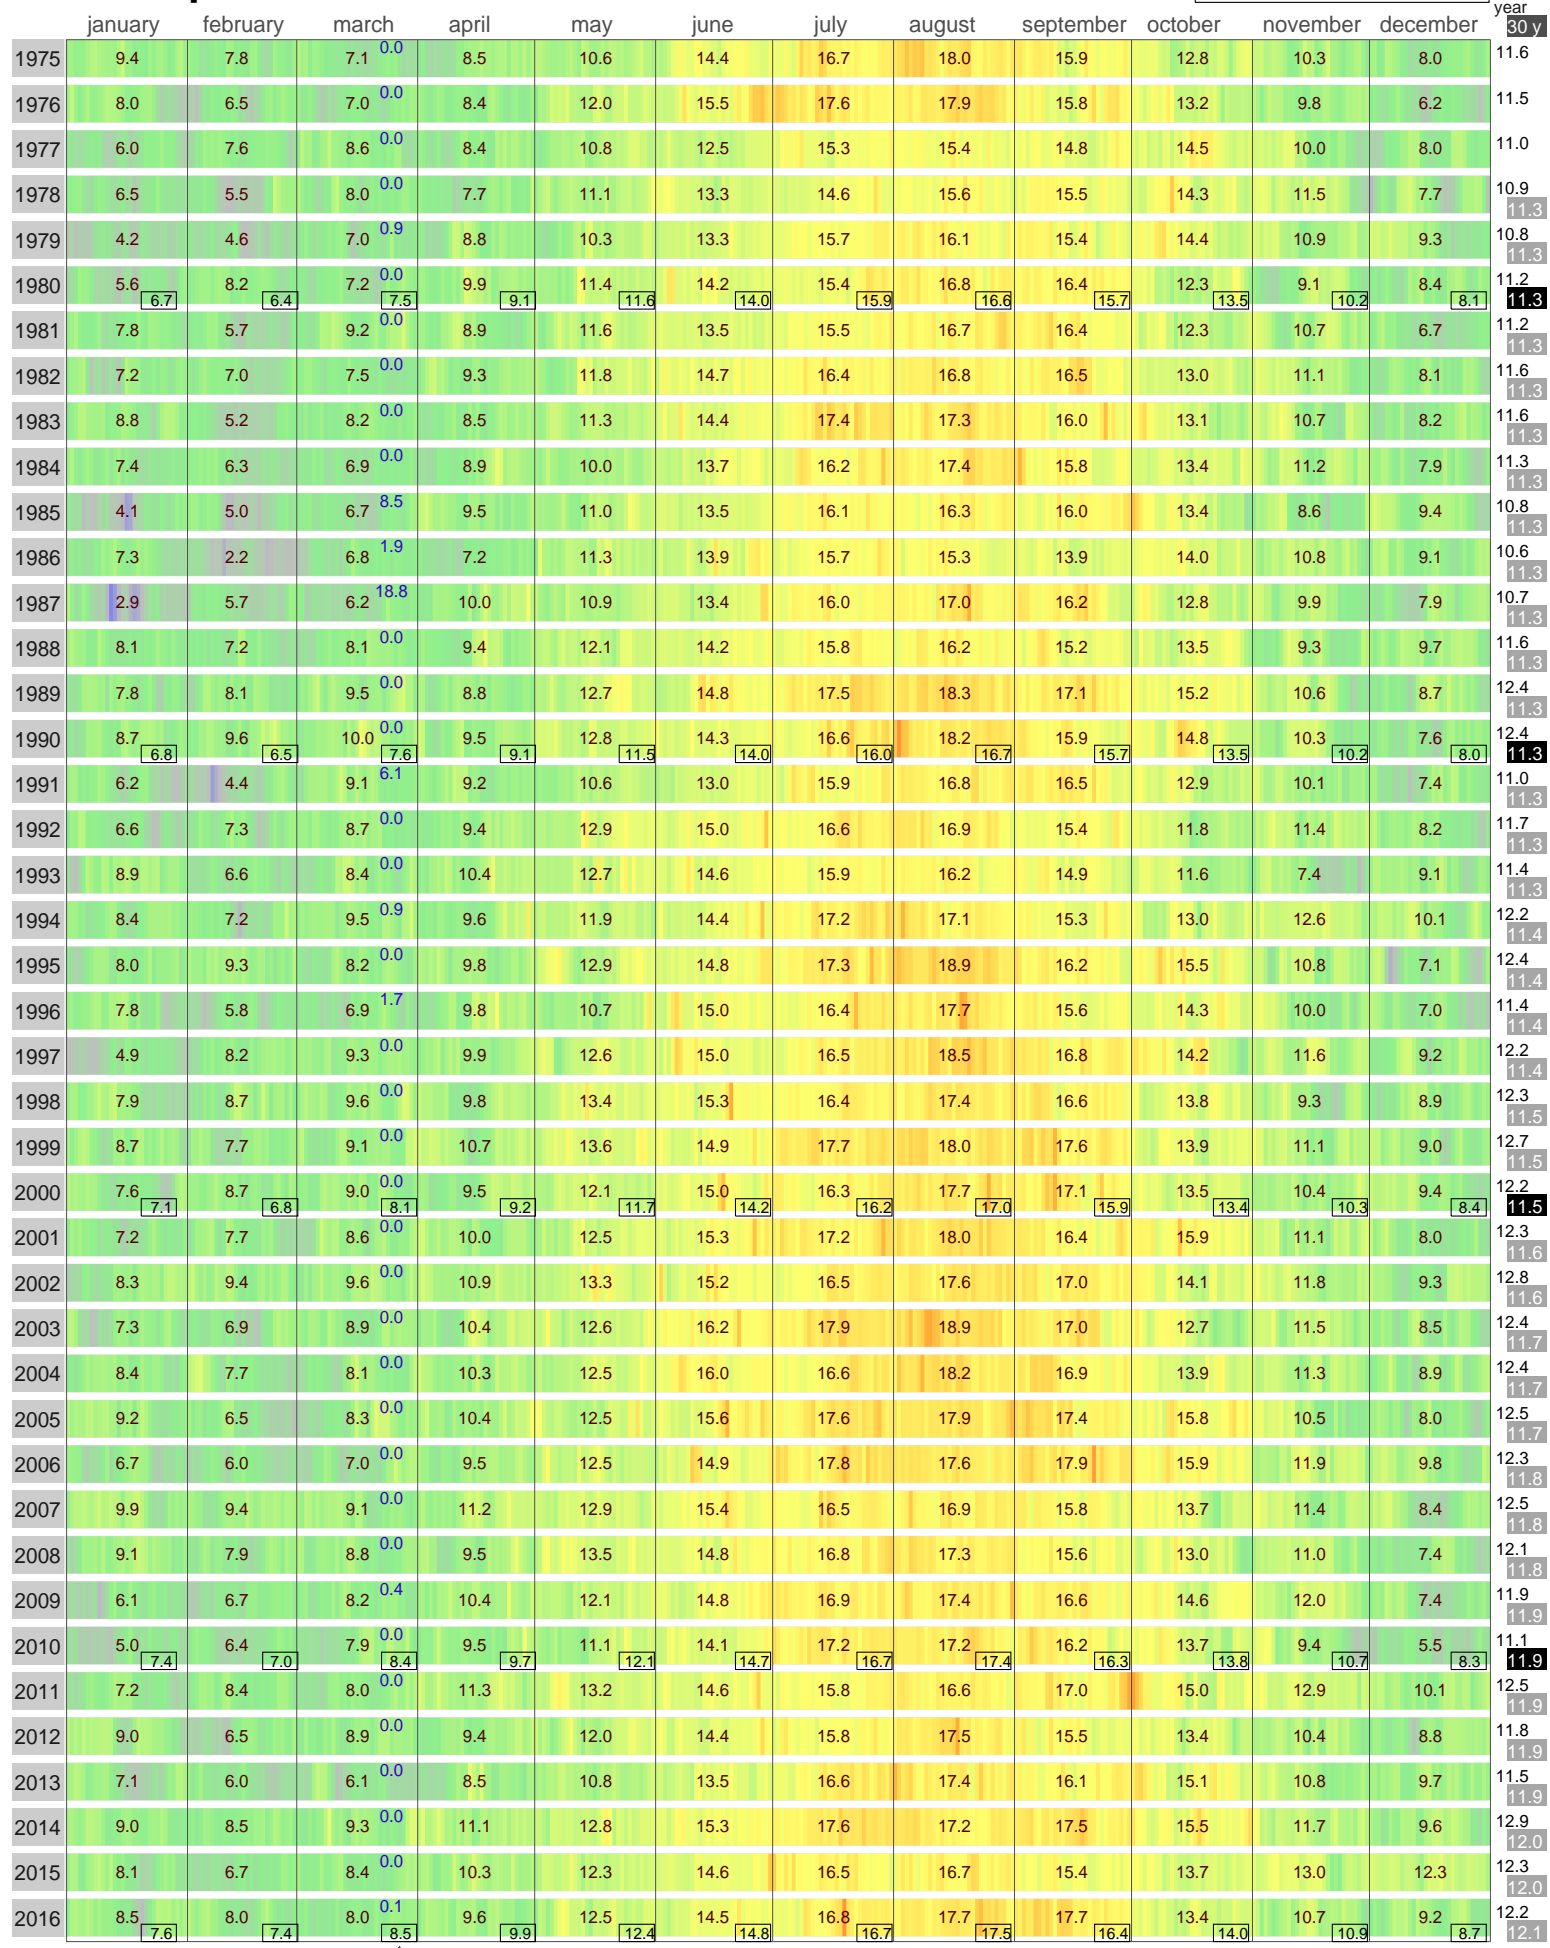

Mean Temperature

PTE DE LA HAGUE
FRANCE

ECA Id: 793 Height: 49.73 N 6 m 0.06 W 

Hellmann Winter Number 
Validated data from source: 106768