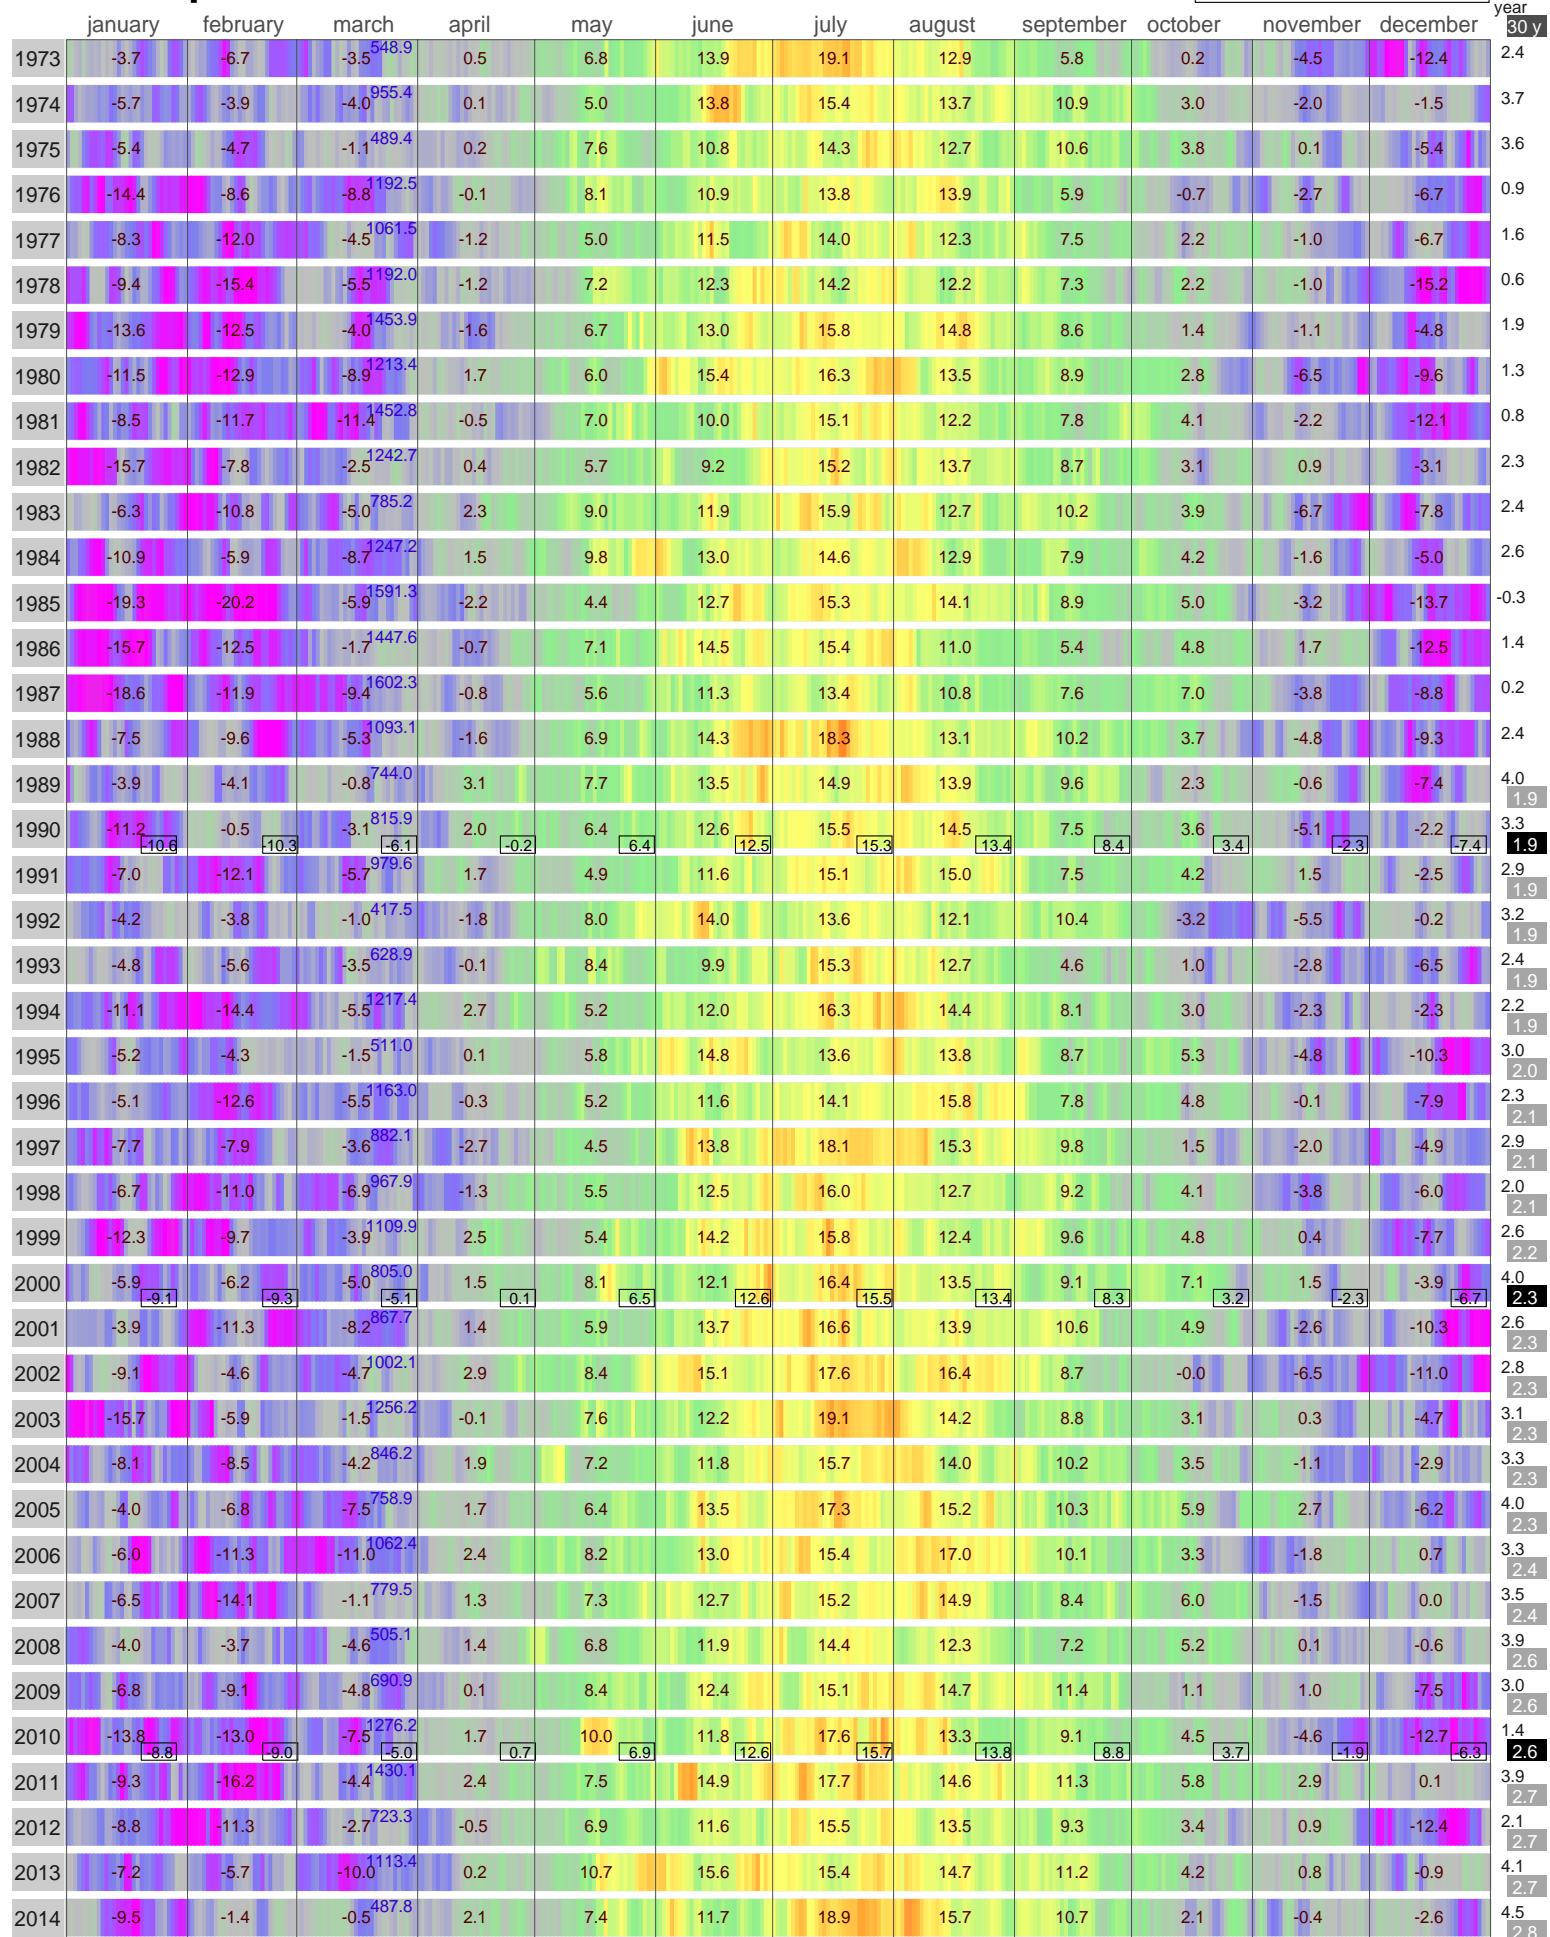

Mean Temperature

HAILUOTO
FINLAND

ECA Id: 7672 Height: 65.02 N 8 m 24.73 E 

Hellmann Winter Number 

Validated data from source(s):
45575 45610

{} Data updated with 'synoptical message from GTS' (non-validated)